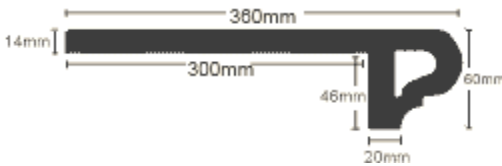

300x300x14mm Tile

Profiles

Step nose Bullnose

Step Tread

Pavers

Paros

Monte Cristo

Size: 400x400x50mm Pavers & Bullnoses