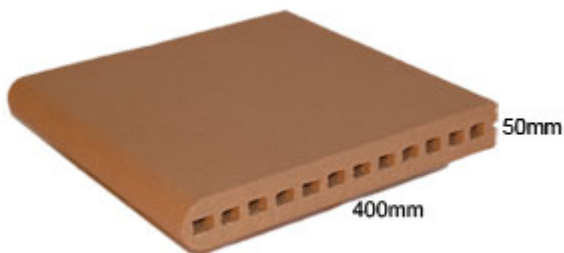

300x300x14mm Tile

Profiles

Step nose Bullnose

Step Tread

Pavers

Paros

Monte Cristo

Size: 400x400x50mm Pavers & Bullnoses